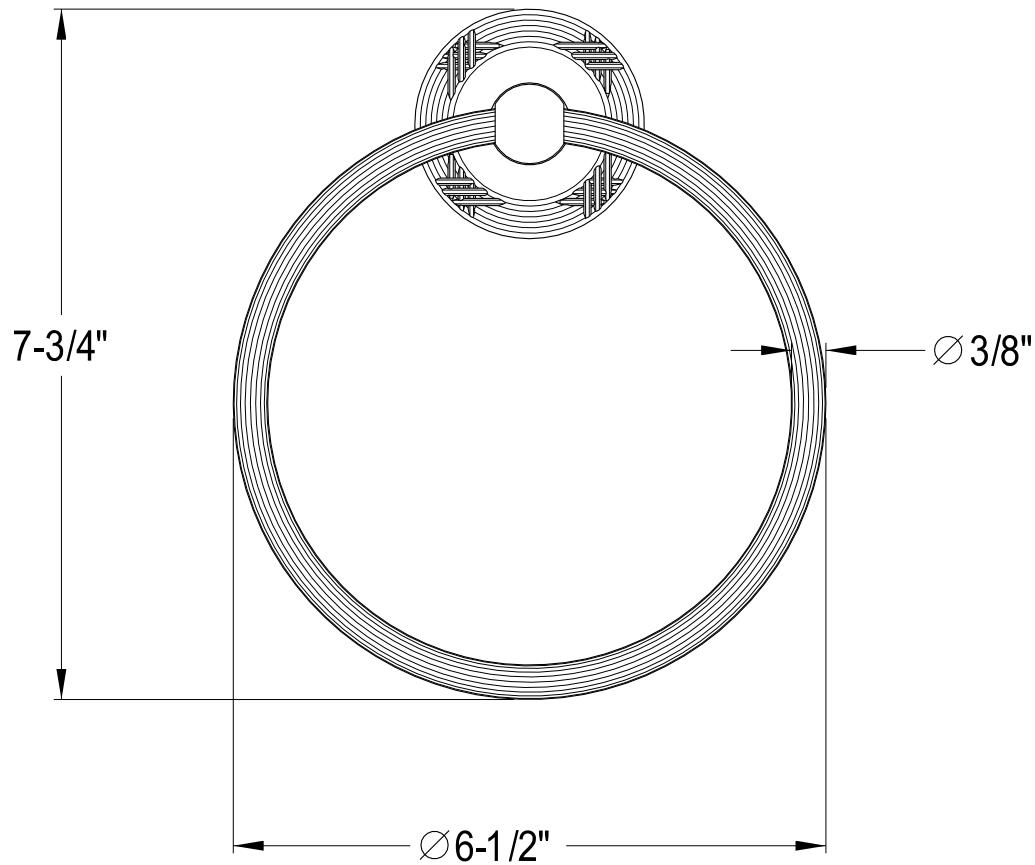

BA931 2AB, C, CPB, ORB, PB, PN, SN, SNPB

18" Towel Bar

BA931 4AB,C,CPB,ORB,PB,PN,SN,SNPB

Towel Ring

BA9318C, PB, AB, CPB, ORB, PN, SN, SNPB

Toilet Paper Holder